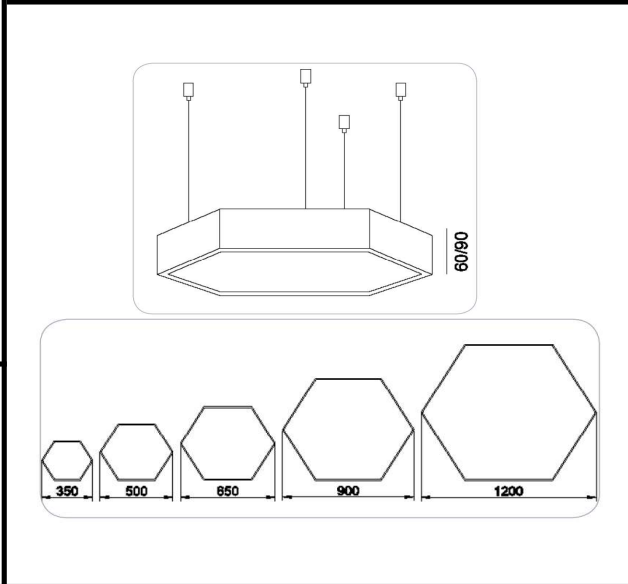

Sovitron Interior Pvt.Ltd.

Model Name	Disc Pendant /DLADISCDPD-50
Description	Architectural Light

Technical description	Image
-----------------------	-------

Dimension	Dia=650mm H=60/90/95mm
Frame	Aluminium
Color Tempertaure	3000K
Power	50W
Total Luminous Flux	5000 lm
Efficacy	100 lm/W
IP rating	50
Color Rendering	≥80
Mounting	Pendant
Optics	White Opal Diffuser
Dimming	NON-Dimmable
Operating Voltage	220-240 VAC
Standard Lifetime	L70 minimum at 50,000 burning hours

Dimension diagram

Remarks:-

Address: Plot #7 Saroorpur-Nangla Industrial Area,Ballabgarh-Sohna Road,Faridabad-121005
Email: info@sovitron.com